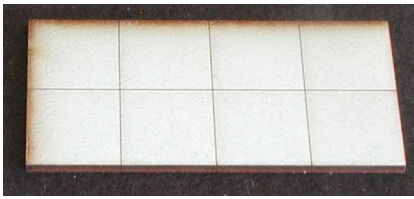

## DELUXE STARTER CONTENTS / INSTRUCTIONS

TB003 Tile slate grey 5cm x 10cm x2

TB005 5cm square wall door opening x2

TB007 5cm square room x 2

TB010 10cm square tile corner wall x 2

TB011 10cm square room x 2

TB013 5cm x 10cm tile three walls x 2

TB016 Single Door style 1 x 2

TB002 Tile slate grey 10cm square x 3

TB009 10cm square tile wall x 3

TB012 5cm x 10cm tile wall x 3

TB001 Tile slate grey 5cm square x 5