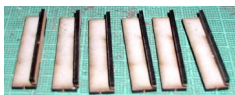

TB012 5cm x 10cm tile wall x 3

Glue stair risers and treads together.