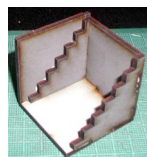

TB001 Tile slate grey 5cm square x 5

Glue stair walls to and supports to stair tile. Note wall can be assembled to left or right.