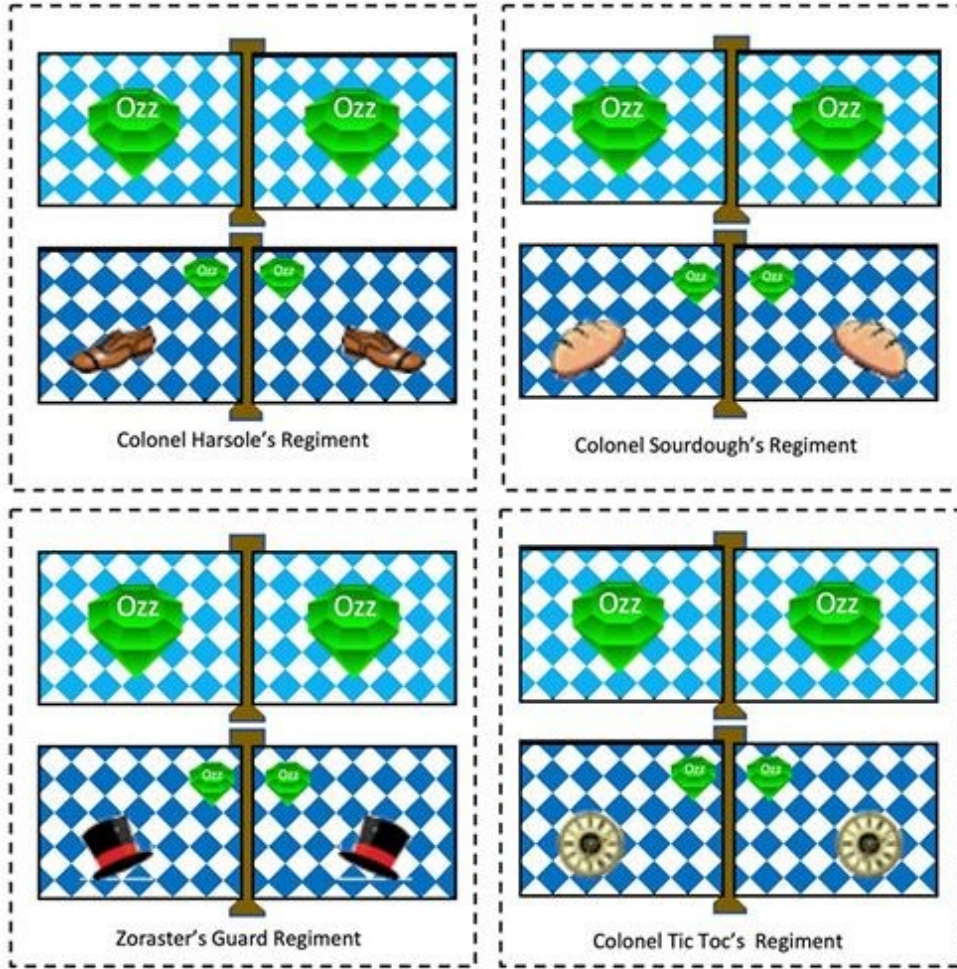

Munchkin Flags 1

Light Cavalry Regiment
(Regimental number in Circle)

Light Cavalry Regiment
(Regimental number in Circle)

Heavy Cavalry Regiment
(Regimental number in Circle)

Light Cavalry Regiment
(Regimental number in Circle)

Light Cavalry Regiment
(Regimental number in Circle)

Heavy Cavalry Regiment
(Regimental number in Circle)

Light Cavalry Regiment
(Regimental number in Circle)

Heavy Cavalry Regiment
(Regimental number in Circle)

Heavy Cavalry Regiment
(Regimental number in Circle)

Munchkin Flags 2